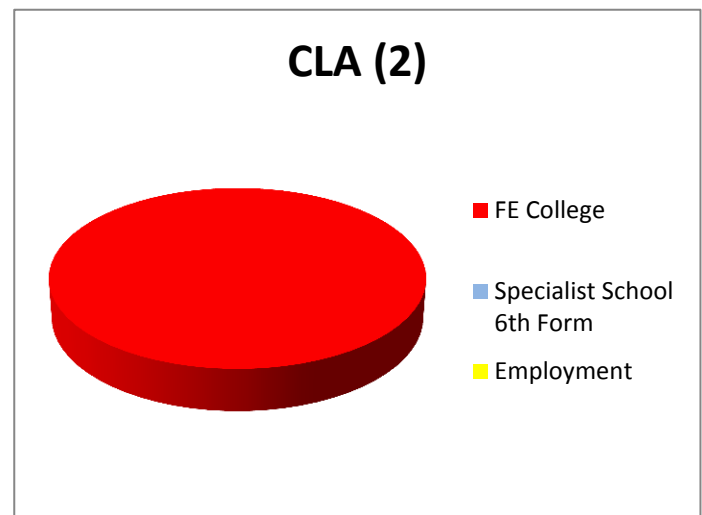

# Year 11 destinations 2017

	Destination (number of students)						
	FE College	Specialist School 6 <sup>th</sup> Form	Employment	Residential Special	Day Special	NEET	Apprenticeship or Training
<b>All students (20)</b>	17	2	1	0	0	0	0
<b>CLA (2)</b>	2	0	0	0	0	0	0
<b>PP (16)</b>	13	2	1	0	0	0	0

All students secured post-16 provision from a variety of providers both within the borough and outside of the borough of Lewisham.

Courses students are currently studying range from Entry Level Certificate through to Level 2 qualifications in catering, performing arts, carpentry, vocational tasters, pathways to employment and training and computing.