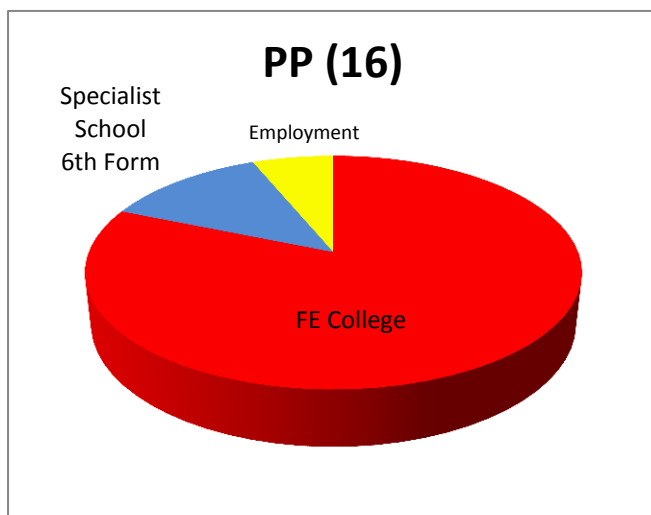

# Year 11 destinations 2017

	Destination (number of students)						
	FE College	Specialist School 6 <sup>th</sup> Form	Employment	Residential Special	Day Special	NEET	Apprenticeship or Training
<b>All students (20)</b>	17	2	1	0	0	0	0
<b>CLA (2)</b>	2	0	0	0	0	0	0
<b>PP (16)</b>	13	2	1	0	0	0	0

All students secured post-16 provision from a variety of providers both within the borough and outside of the borough of Lewisham.

Courses students are currently studying range from Entry Level Certificate through to Level 2 qualifications in catering, performing arts, carpentry, vocational tasters, pathways to employment and training and computing.