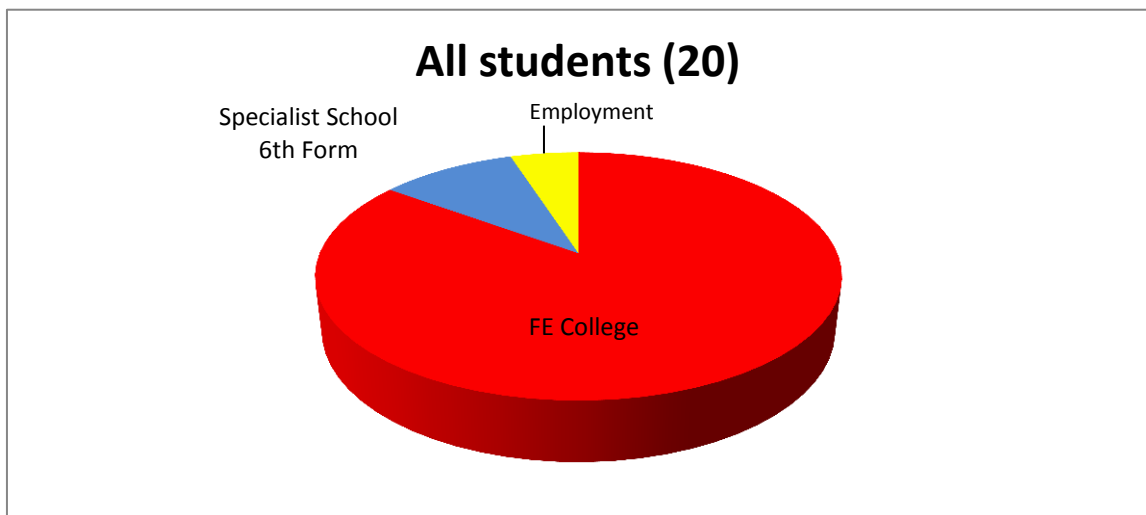

# Year 11 destinations 2017

	Destination (number of students)						
	FE College	Specialist School 6 <sup>th</sup> Form	Employment	Residential Special	Day Special	NEET	Apprenticeship or Training
<b>All students (20)</b>	17	2	1	0	0	0	0
<b>CLA (2)</b>	2	0	0	0	0	0	0
<b>PP (16)</b>	13	2	1	0	0	0	0

All students secured post-16 provision from a variety of providers both within the borough and outside of the borough of Lewisham.

Courses students are currently studying range from Entry Level Certificate through to Level 2 qualifications in catering, performing arts, carpentry, vocational tasters, pathways to employment and training and computing.