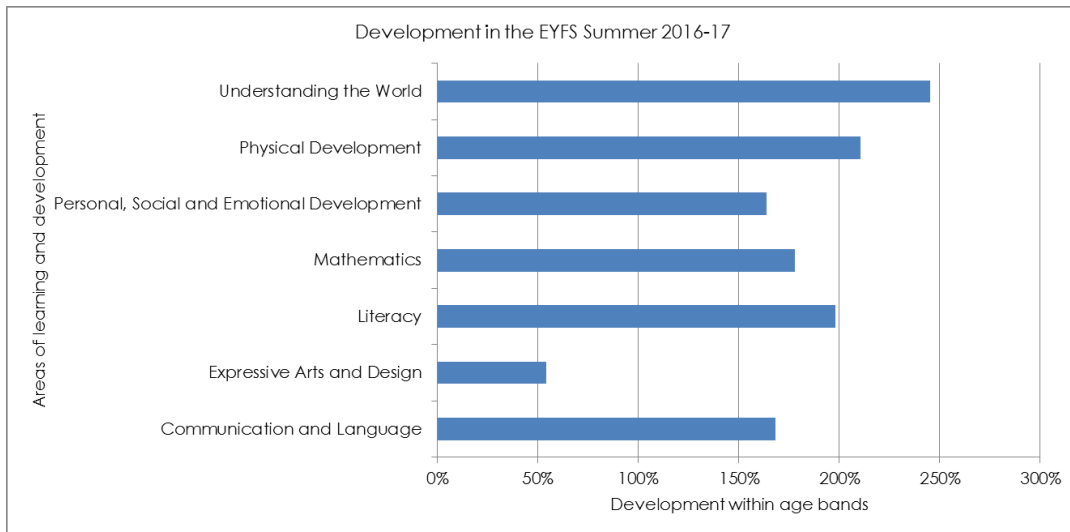

EYFS Development 2016-17

In the EYFS data shows that all pupils have developed across age bands in all areas of learning and development within the Specific and Prime areas.